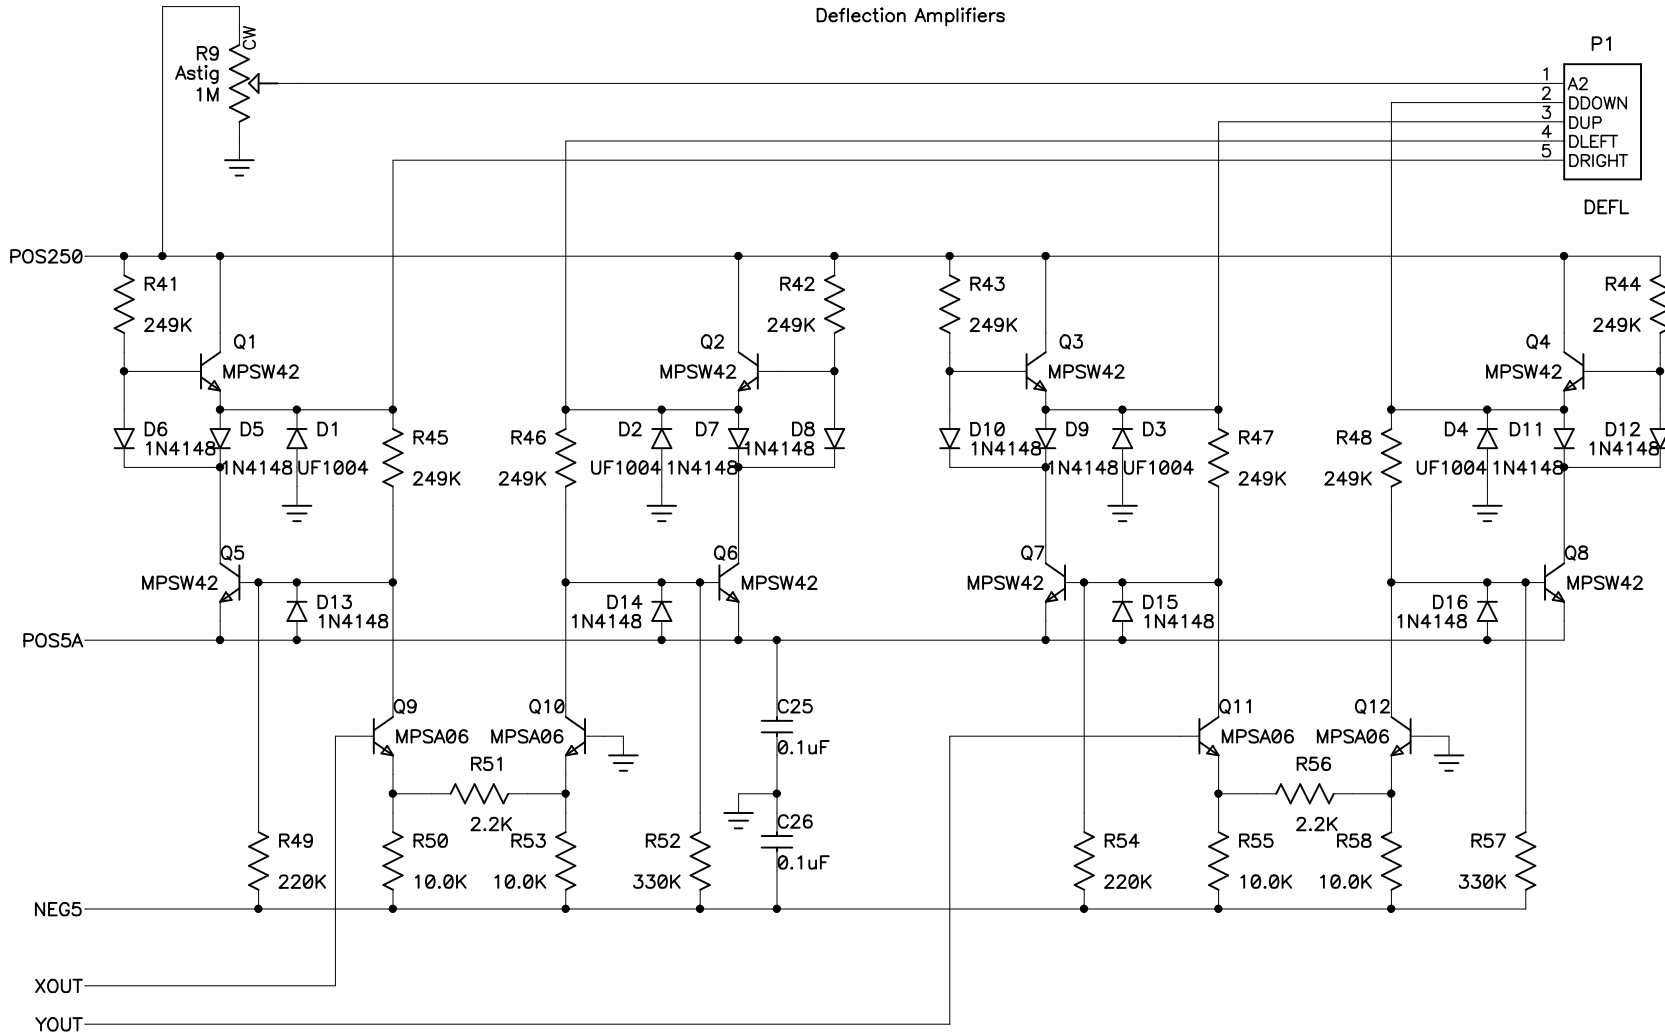

Title			Scope Clock		
Size	Number			Rev	
				SC200	C
Date	Wed Mar 19, 2008		Drawn by	D. Forbes	
Filename	SC200C5.sch		Sheet	1	of 4

Deflection Amplifiers

Title		Scope Clock	
Size	Number	Rev	
		SC200	C
Date	Wed Mar 19, 2008	Drawn by	D. Forbes
Filename	SC200C5.sch	Sheet	3 of 4

Title		Scope Clock	
Size	Number	Rev	
		SC200	C
Date	Wed Mar 19, 2008	Drawn by	D. Forbes
Filename	SC200C5.sch	Sheet	4 of 4