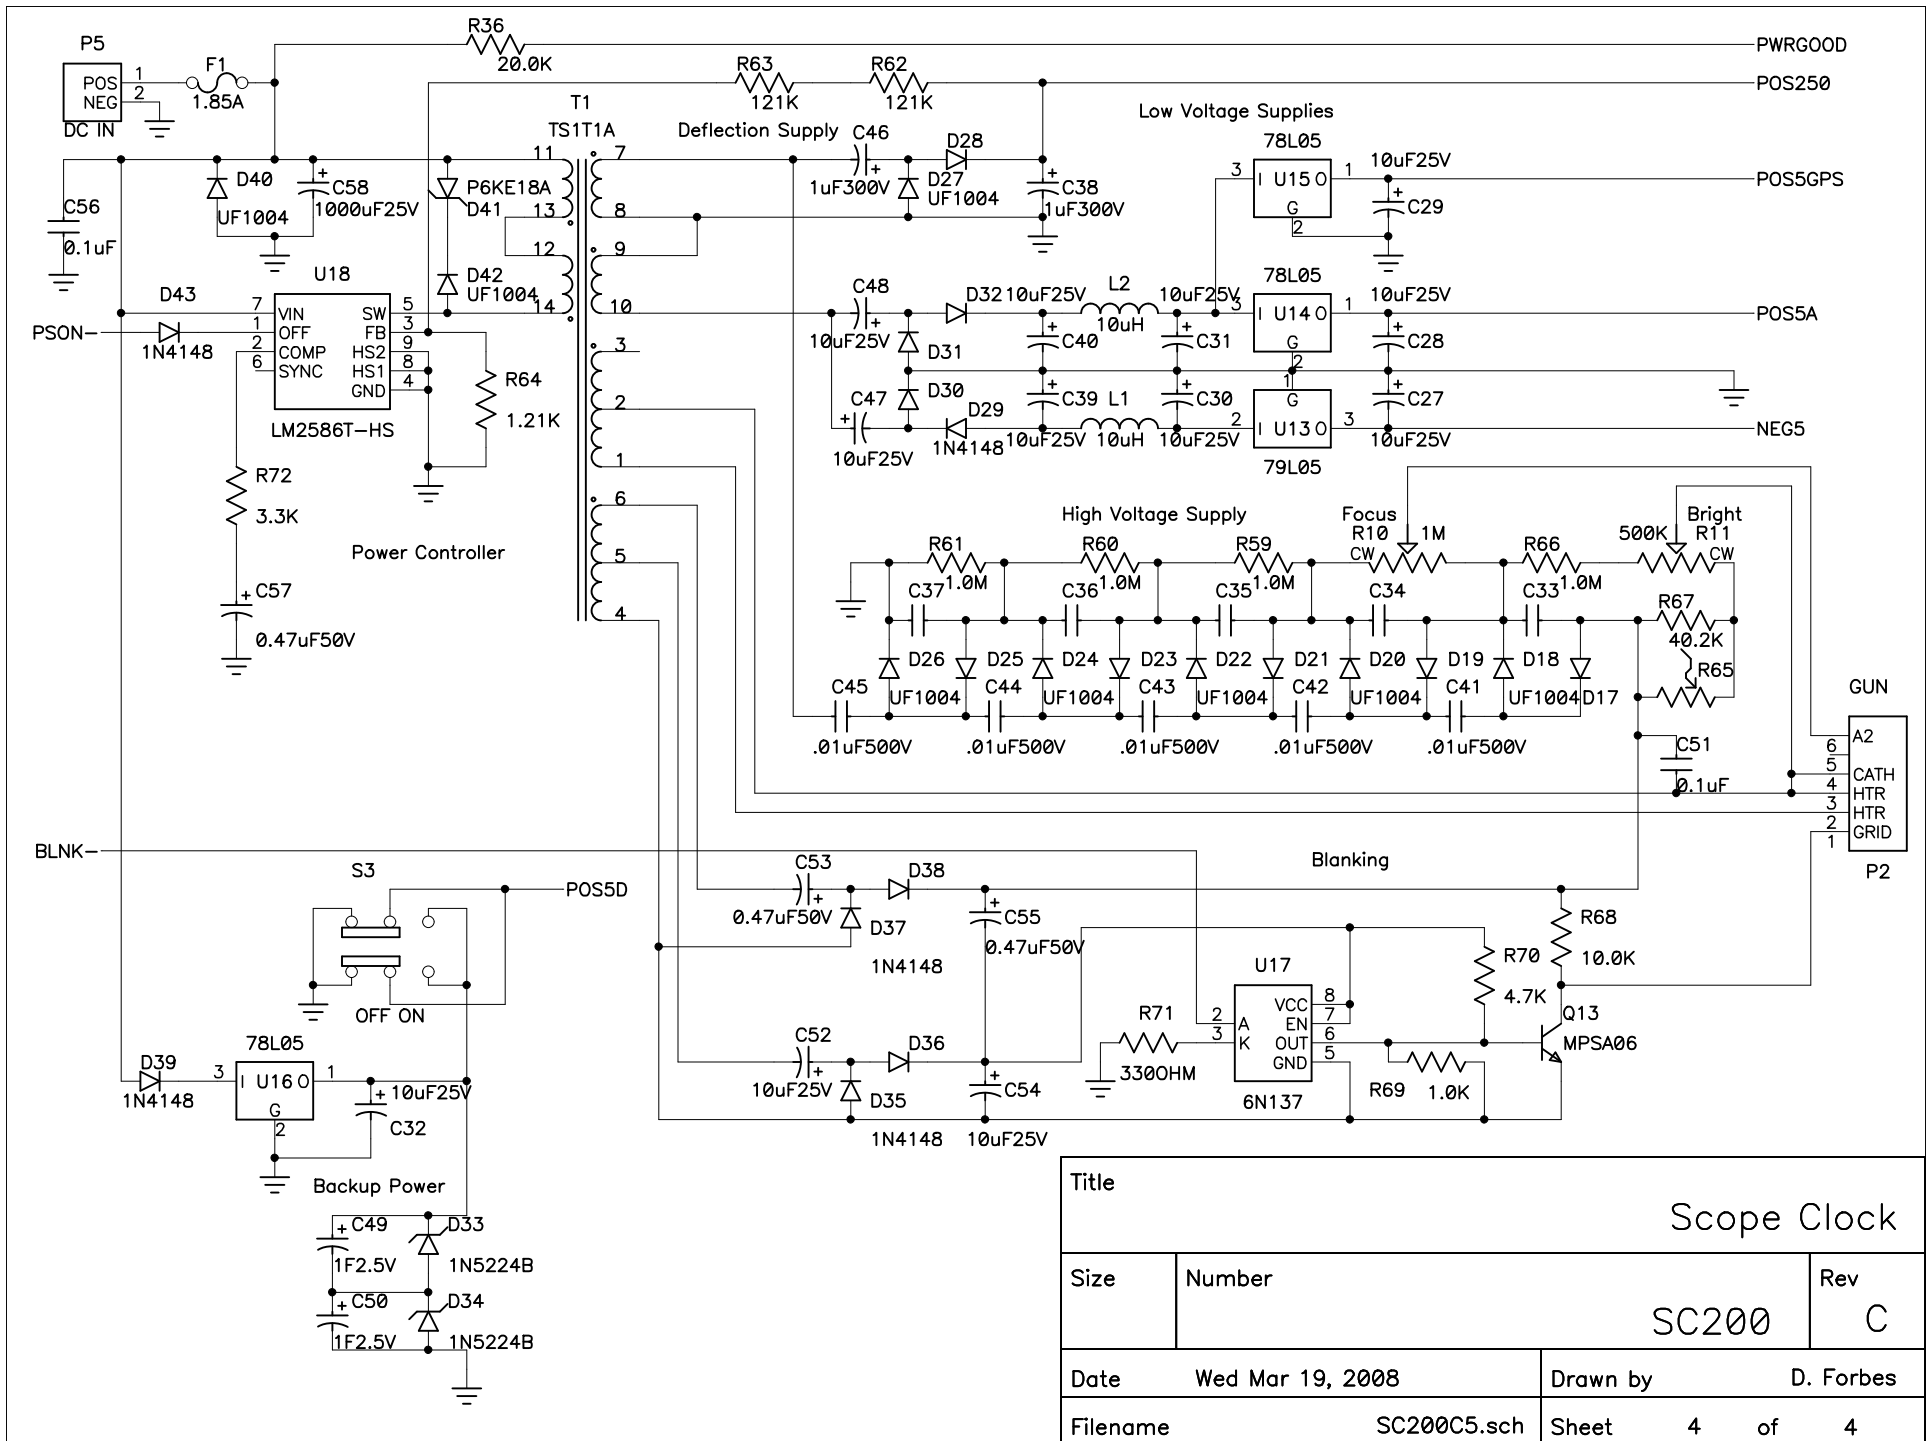

Title			Scope Clock		
Size	Number			Rev	
				SC200	C
Date	Wed Mar 19, 2008		Drawn by	D. Forbes	
Filename	SC200C5.sch		Sheet	1	of 4

Deflection Amplifiers

Title		Scope Clock	
Size	Number	Rev	
		SC200	C
Date	Wed Mar 19, 2008	Drawn by	D. Forbes
Filename	SC200C5.sch	Sheet	3 of 4

Title		Scope Clock	
Size	Number	Rev	
		SC200	C
Date	Wed Mar 19, 2008	Drawn by	D. Forbes
Filename	SC200C5.sch	Sheet	4 of 4