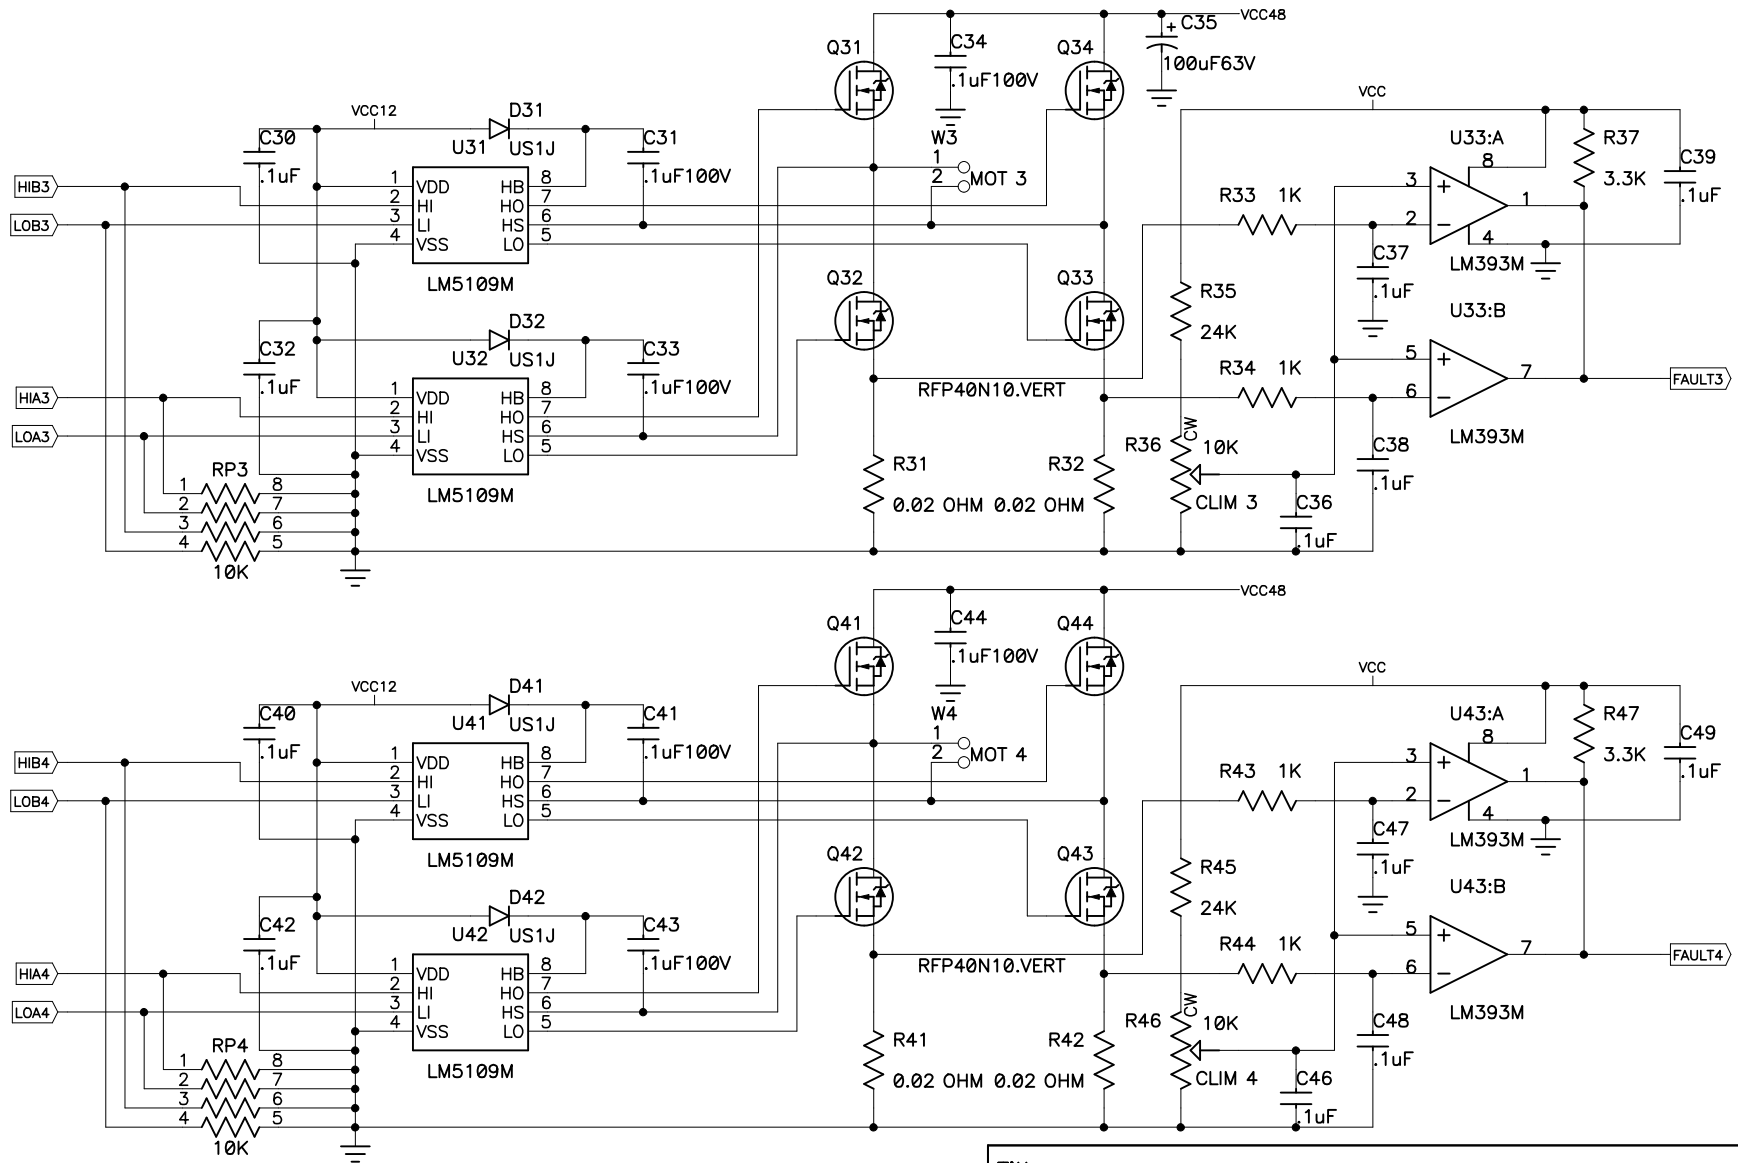

Title			Quad Motor Speed Controller		
Size	Number	ESC4		Rev	A
Date	Sun May 03, 2009	Drawn by	D. Forbes		
Filename	ESC4A3.SCH	Sheet	1	of	4

Title			Quad Motor Speed Controller		
Size	Number		Rev		
			ESC4		A
Date	Sun May 03, 2009		Drawn by	D. Forbes	
Filename	ESC4A3.SCH		Sheet	2 of 4	

Title			Quad Motor Speed Controller		
Size	Number		Rev		
			ESC4		A
Date	Sun May 03, 2009		Drawn by	D. Forbes	
Filename	ESC4A3.SCH		Sheet	3 of 4	

Title			Quad Motor Speed Controller		
Size	Number		ESC4		Rev A
Date	Sun May 03, 2009		Drawn by	D. Forbes	
Filename	ESC4A3.SCH		Sheet	4 of 4	