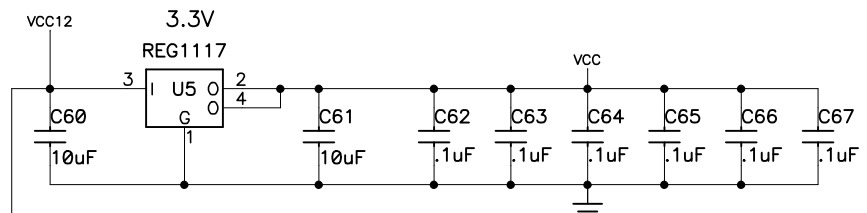

Title			Quad Motor Speed Controller		
Size	Number	ESC4		Rev	A
Date	Sun May 03, 2009	Drawn by	D. Forbes		
Filename	ESC4A3.SCH	Sheet	1	of	4

Title			Quad Motor Speed Controller		
Size	Number		Rev		
			ESC4		A
Date	Sun May 03, 2009		Drawn by	D. Forbes	
Filename	ESC4A3.SCH		Sheet	2 of 4	

Title			Quad Motor Speed Controller		
Size	Number		Rev		
			ESC4		A
Date	Sun May 03, 2009		Drawn by	D. Forbes	
Filename	ESC4A3.SCH		Sheet	3 of 4	

Title			Quad Motor Speed Controller		
Size	Number		ESC4		Rev A
Date	Sun May 03, 2009		Drawn by	D. Forbes	
Filename	ESC4A3.SCH		Sheet	4 of 4	