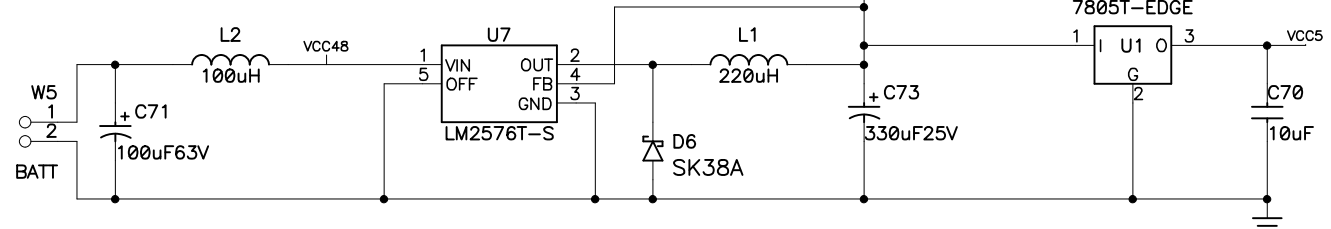

Title			Quad Motor Speed Controller		
Size	Number	ESC4		Rev	A
Date	Sun May 03, 2009	Drawn by	D. Forbes		
Filename	ESC4A3.SCH	Sheet	1	of	4

Title			Quad Motor Speed Controller		
Size	Number		Rev		
			ESC4		A
Date	Sun May 03, 2009		Drawn by	D. Forbes	
Filename	ESC4A3.SCH		Sheet	2 of 4	

Title			Quad Motor Speed Controller		
Size	Number		Rev		
			ESC4		A
Date	Sun May 03, 2009		Drawn by	D. Forbes	
Filename	ESC4A3.SCH		Sheet	3 of 4	

Title			Quad Motor Speed Controller		
Size	Number		ESC4		Rev A
Date	Sun May 03, 2009		Drawn by	D. Forbes	
Filename	ESC4A3.SCH		Sheet	4 of 4	