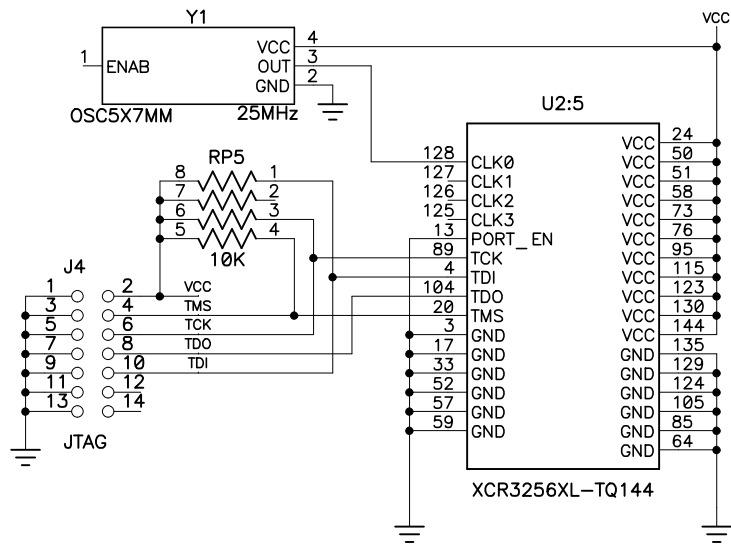

Title			Quad Motor Speed Controller		
Size	Number	ESC4		Rev	A
Date	Sun May 03, 2009	Drawn by	D. Forbes		
Filename	ESC4A3.SCH	Sheet	1	of	4

Title			Quad Motor Speed Controller		
Size	Number		Rev		
			ESC4		A
Date	Sun May 03, 2009		Drawn by	D. Forbes	
Filename	ESC4A3.SCH		Sheet	2 of 4	

Title			Quad Motor Speed Controller		
Size	Number		Rev		
			ESC4		A
Date	Sun May 03, 2009		Drawn by	D. Forbes	
Filename	ESC4A3.SCH		Sheet	3 of 4	

Title			Quad Motor Speed Controller		
Size	Number		ESC4		Rev A
Date	Sun May 03, 2009		Drawn by	D. Forbes	
Filename	ESC4A3.SCH		Sheet	4 of 4	