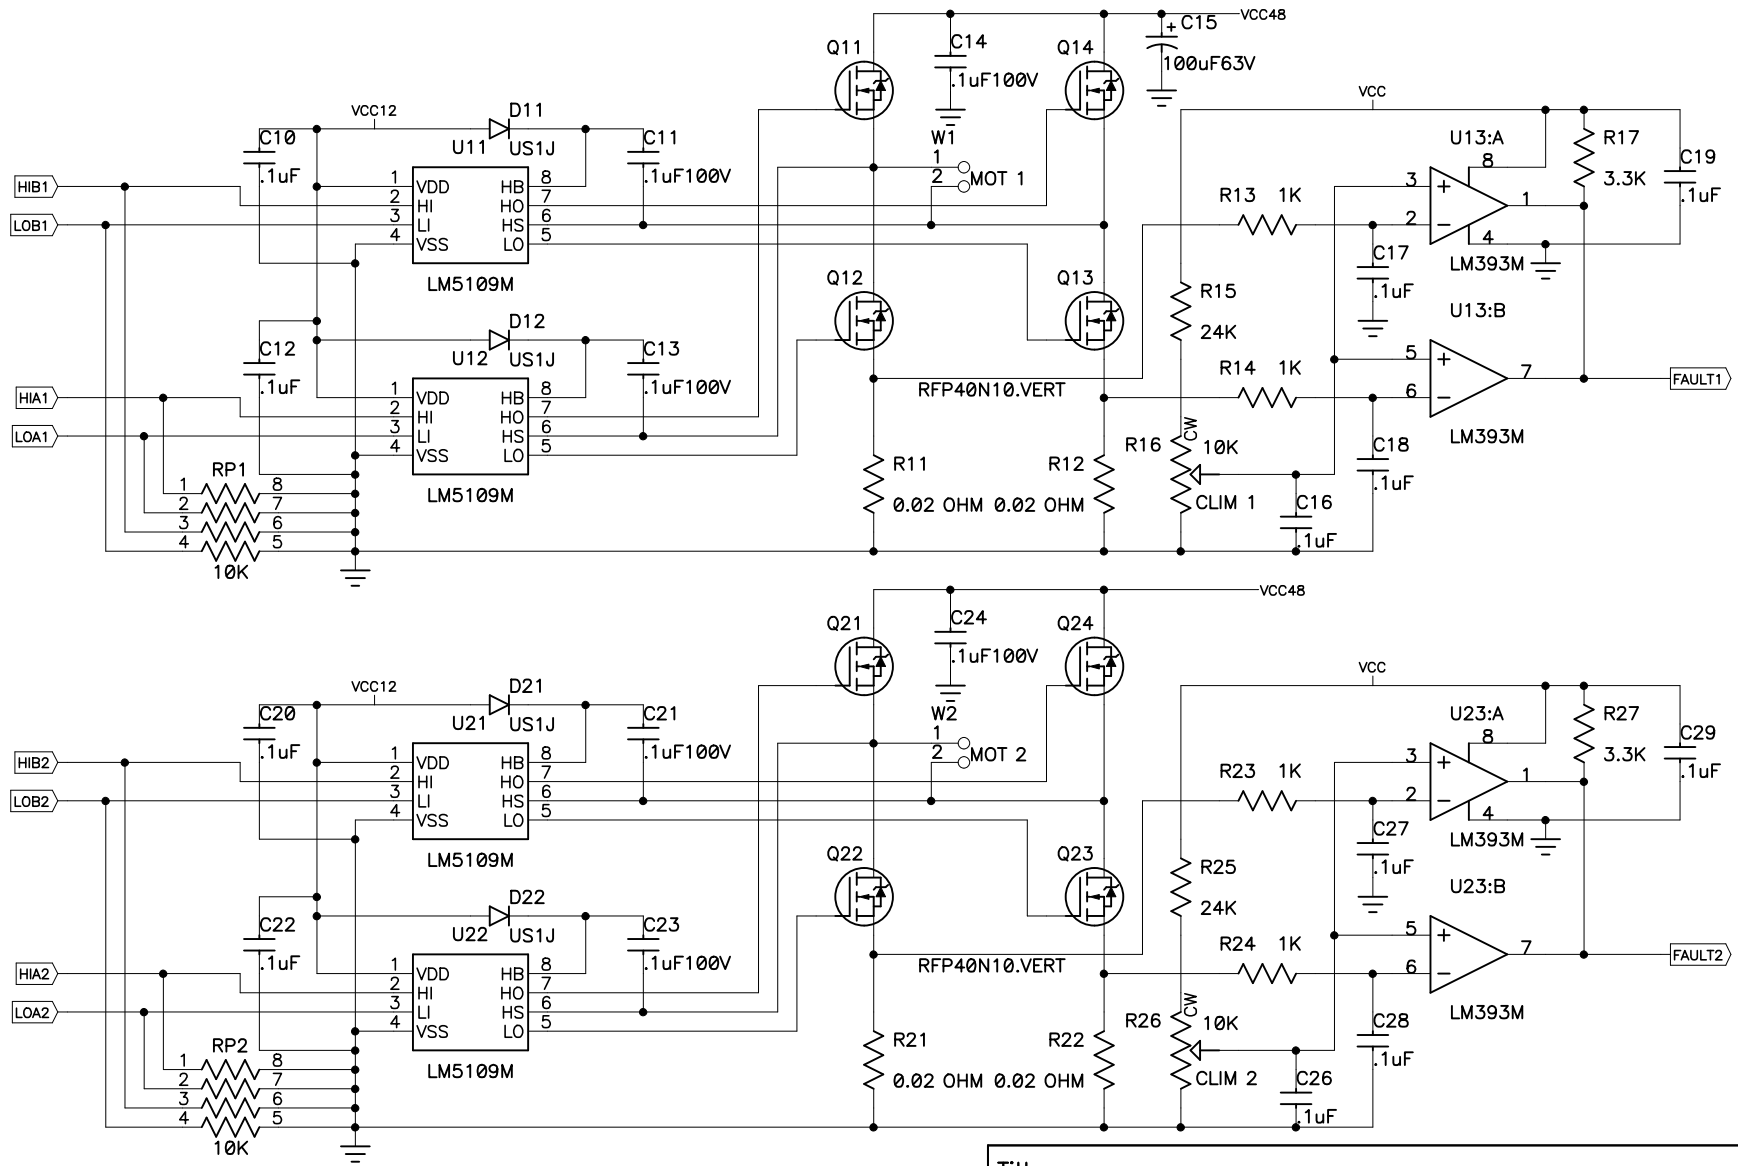

Title			Quad Motor Speed Controller		
Size	Number	ESC4		Rev	A
Date	Sun May 03, 2009	Drawn by	D. Forbes		
Filename	ESC4A3.SCH	Sheet	1	of	4

Title			Quad Motor Speed Controller		
Size	Number		Rev		
			ESC4		A
Date	Sun May 03, 2009		Drawn by	D. Forbes	
Filename	ESC4A3.SCH		Sheet	2 of 4	

Title			Quad Motor Speed Controller		
Size	Number		Rev		
			ESC4		A
Date	Sun May 03, 2009		Drawn by	D. Forbes	
Filename	ESC4A3.SCH		Sheet	3 of 4	

Title			Quad Motor Speed Controller		
Size	Number		ESC4		Rev A
Date	Sun May 03, 2009		Drawn by	D. Forbes	
Filename	ESC4A3.SCH		Sheet	4 of 4	